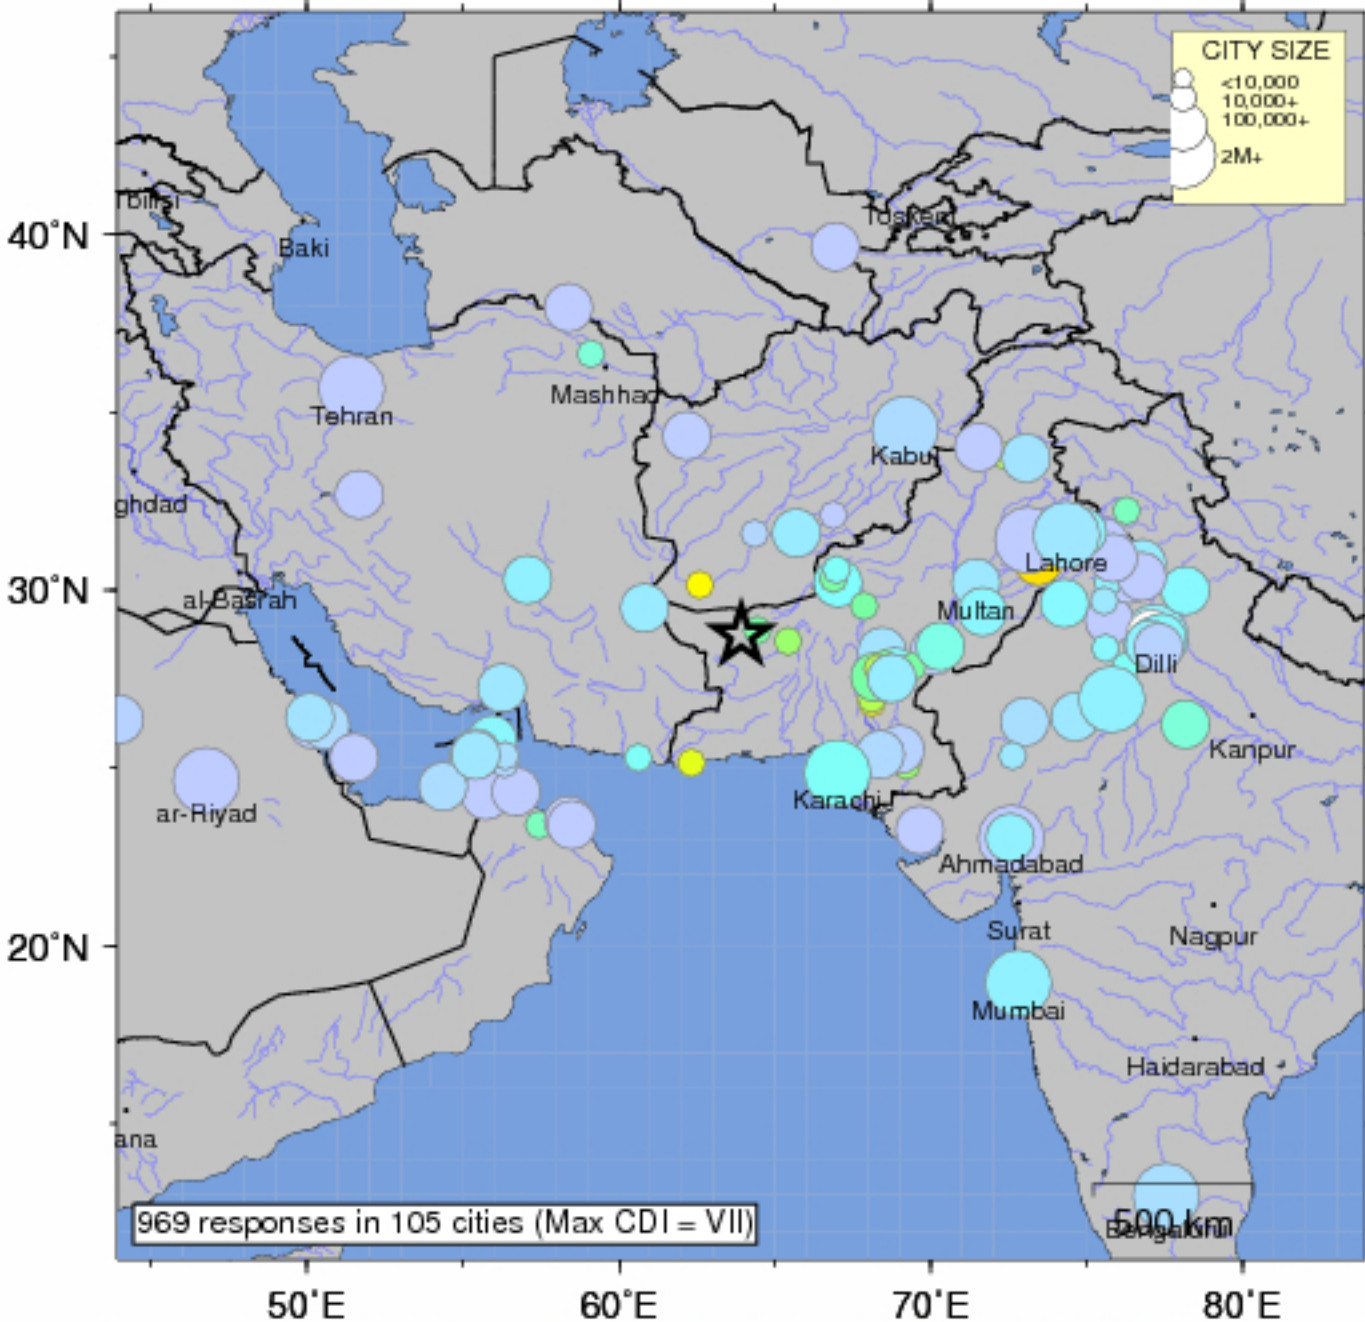

USGS Community Internet Intensity Map SOUTHWESTERN PAKISTAN

Jan 19 2011 01:23:23 local 28.7317N 63.9275E M7.2 Depth: 68 km ID:us2011ggbx

	50°E	60°E	70°E	80°E					
INTENSITY	I	II-III	IV	V	VI	VII	VIII	IX	X+
SHAKING	Not felt	Weak	Light	Moderate	Strong	Very strong	Severe	Violent	Extreme
DAMAGE	none	none	none	Very light	Light	Moderate	Moderate/Heavy	Heavy	V. Heavy