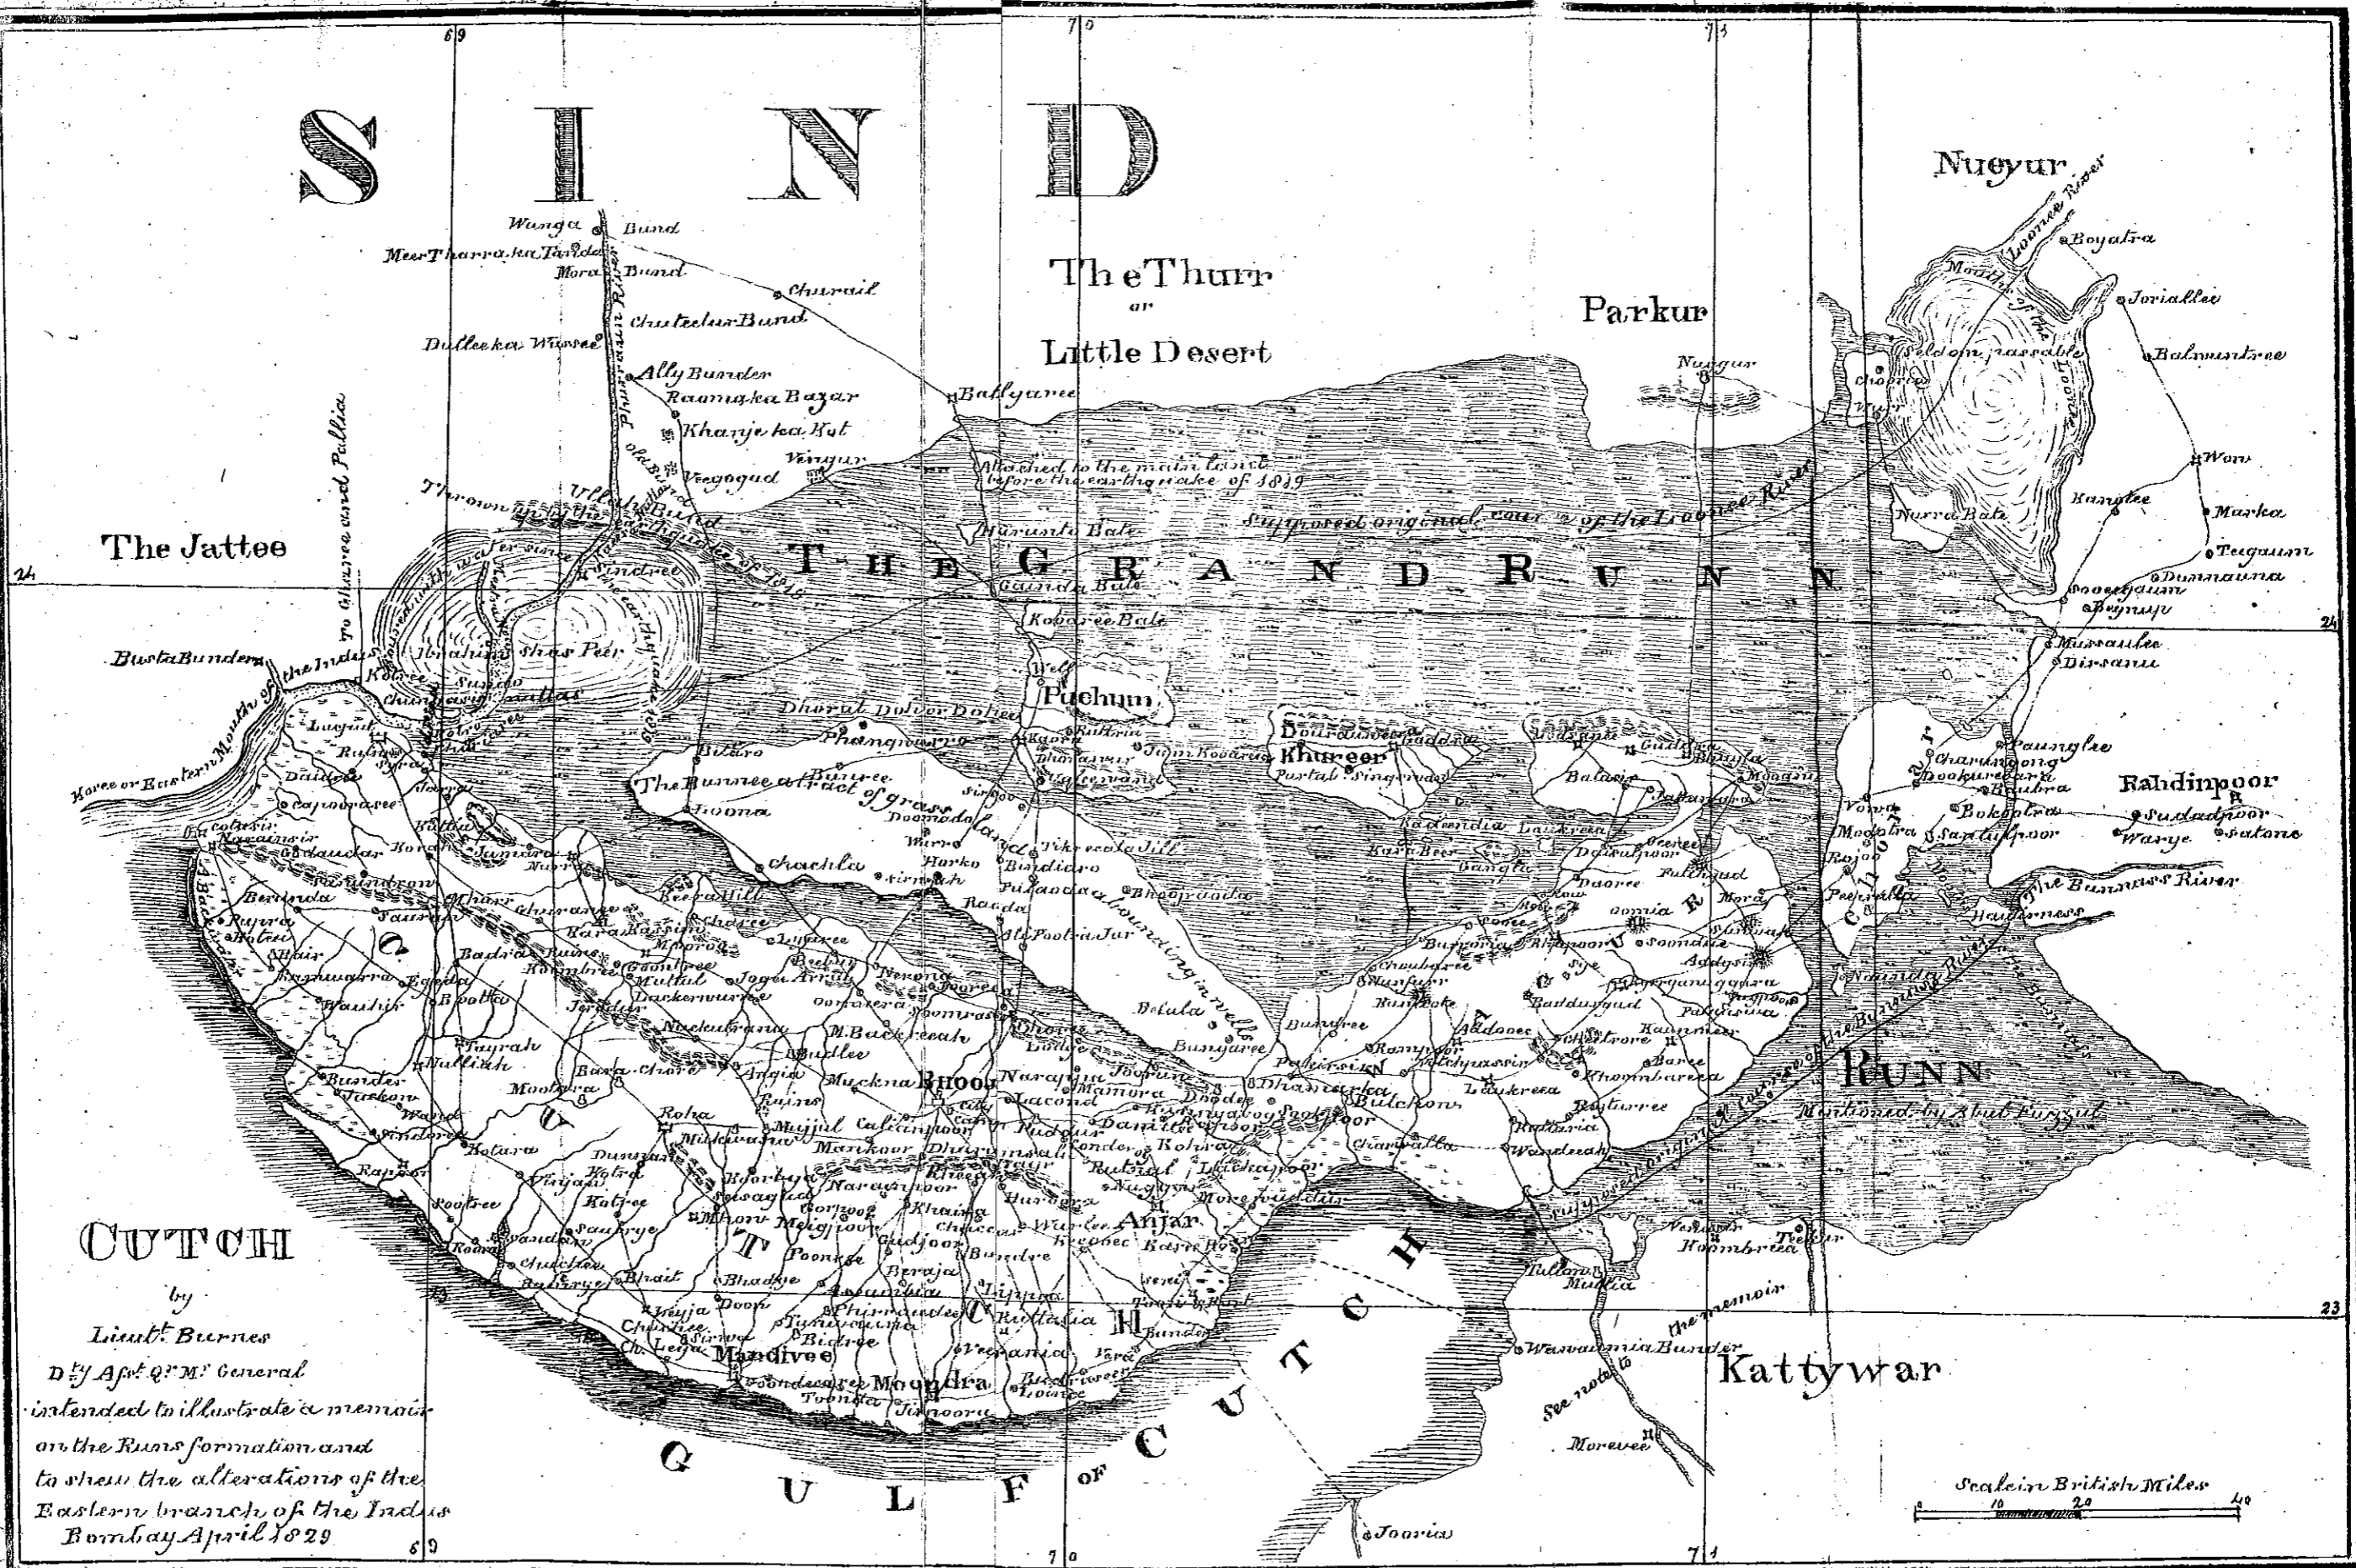

# S I N D

The Jattee

The Thurr  
or  
Little Desert

Parkur

THE GRAND RUNN

CUTCH

by  
Lieut. Burnes  
D. of A. & M. General  
intended to illustrate a memoir  
on the Runn formation and  
to show the alterations of the  
Eastern branch of the Indus  
Bombay April 1829

Kattywar

Scale in British Miles  
0 20 40