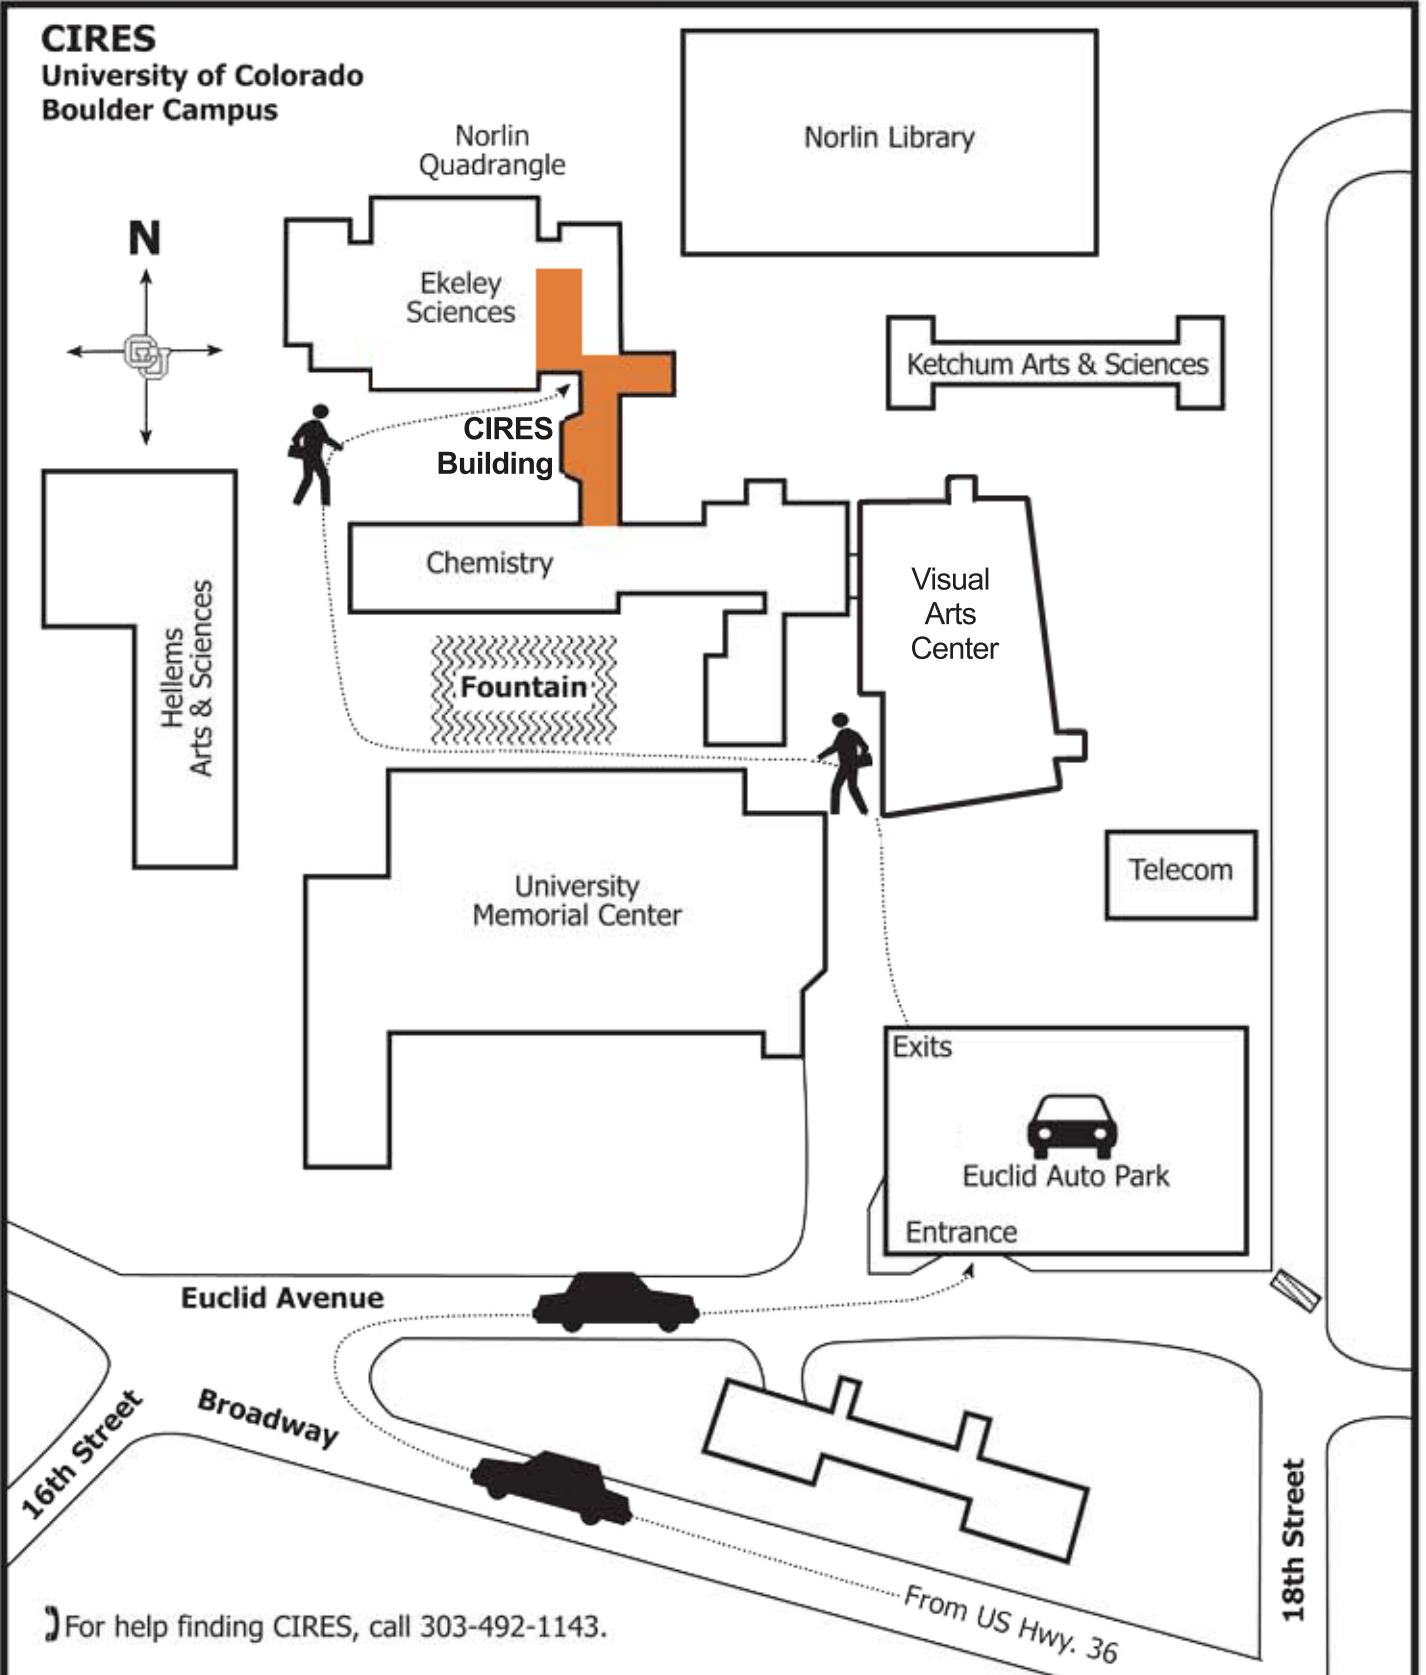

Directions to CIRES

If you are coming to Boulder and CIRES from Denver or Denver International Airport, travel west on US Highway 36 and take the Baseline exit into Boulder. At Baseline, turn left and travel west to Broadway, staying in the right lane. Turn right onto Broadway, traveling northwest, to Euclid Street. Turn right onto Euclid and park at the Euclid Auto Park. The Euclid Auto Park is open every day from 7:00 a.m. to 12:00 a.m. Rates are hourly. The Auto Park is closed at night.

CIRES University of Colorado Boulder Campus

N

Norlin
Quadrangle

Norlin Library

Ekeley
Sciences

Ketchum Arts & Sciences

CIRES
Building

Chemistry

Visual
Arts
Center

Fountain

Hellems
Arts & Sciences

University
Memorial Center

Telecom

Exits

Euclid Auto Park

Entrance

Euclid Avenue

16th Street

Broadway

18th Street

From US Hwy. 36

For help finding CIRES, call 303-492-1143.