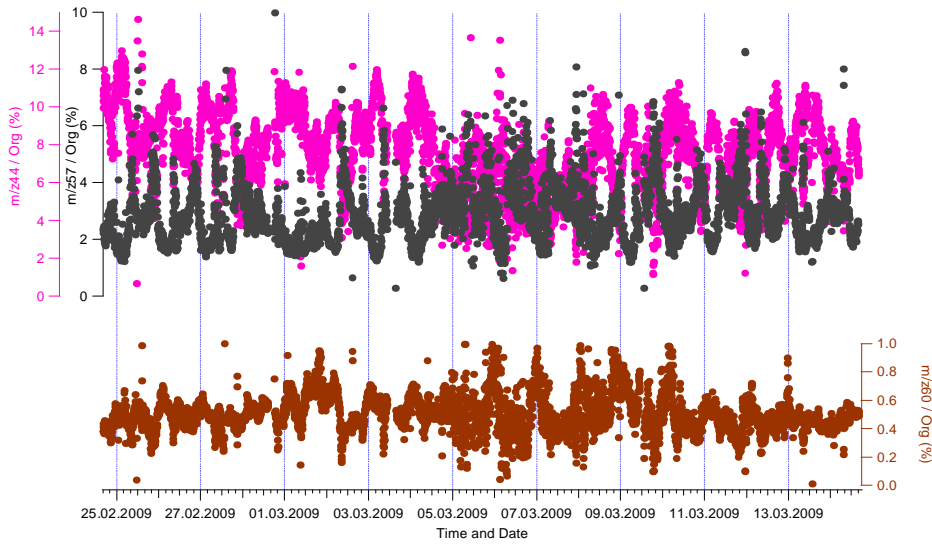

Primary traffic? Secondary? Biomass Burning?