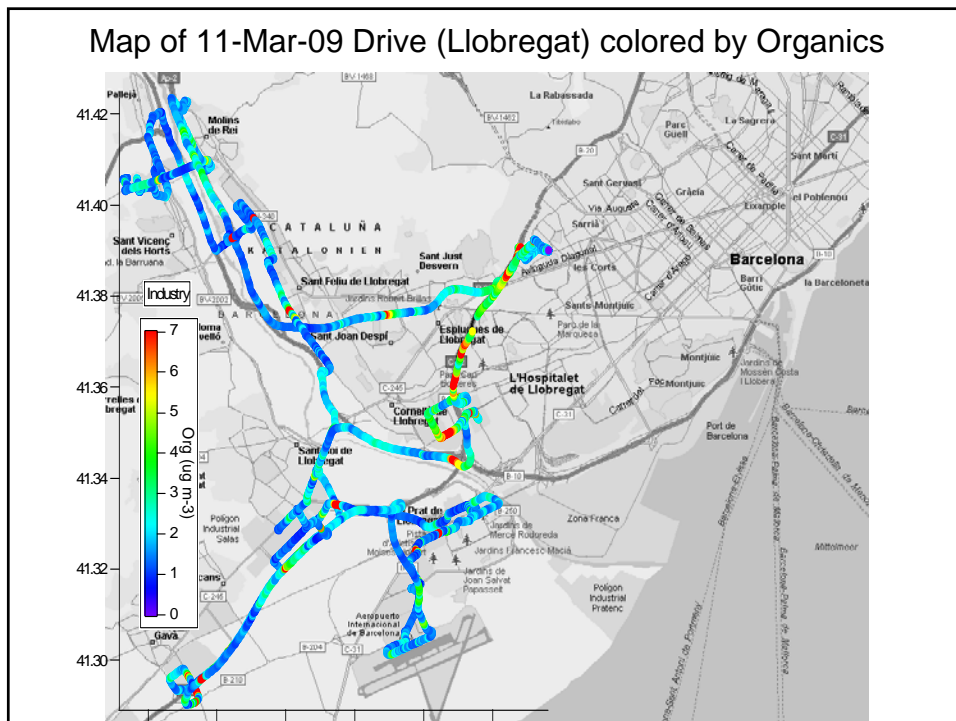

QuickTime™ and a
decompressor
are needed to see this picture.

Quick Summary

- Fixed Site running since 24-Feb-09
 - AMS, Aethalometer, SMPS
 - Cooling problem: Instruments shut down last Sunday
- Mobile Van
 - No power since Saturday – fixed yesterday hopefully instruments running again tomorrow
 - 6 Drives (incl. Llobregat, Montserrat)
 - Permit for harbor

Primary traffic? Secondary? Biomass Burning?

Primary traffic? Secondary? Biomass Burning?

Map of 12-Mar-09 Drive (Montserrat) colored by Organics