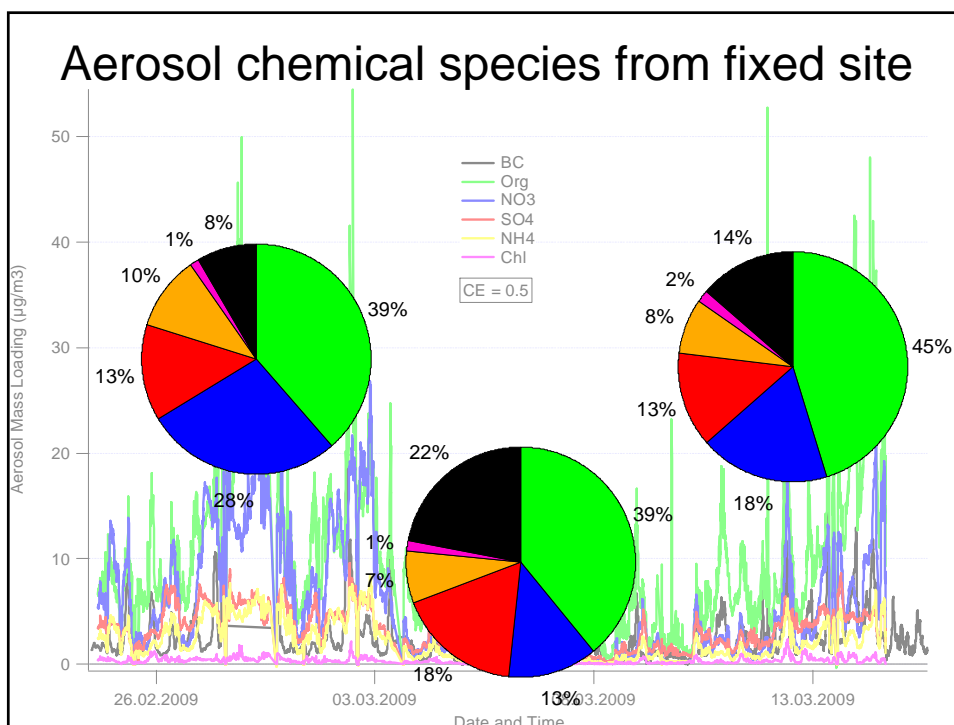

PSI Measurements BCN

Claudia Mohr, Roberto Chirico
Monica Crippa, Maarten Heringa,
Agnes Richard, Rene Richter,
Peter DeCarlo, Andre Prevot,
Urs Baltensperger

QuickTime™ and a
decompressor
are needed to see this picture.

QuickTime™ and a
decompressor
are needed to see this picture.

Quick Summary

- Fixed Site running since 24-Feb-09
 - AMS, Aethalometer, SMPS
 - Cooling problem: Instruments shut down last Sunday
- Mobile Van
 - No power since Saturday – fixed yesterday hopefully instruments running again tomorrow
 - 6 Drives (incl. Llobregat, Montserrat)
 - Permit for harbor

Primary traffic? Secondary? Biomass Burning?

Primary traffic? Secondary? Biomass Burning?

Map of 12-Mar-09 Drive (Montserrat) colored by Organics