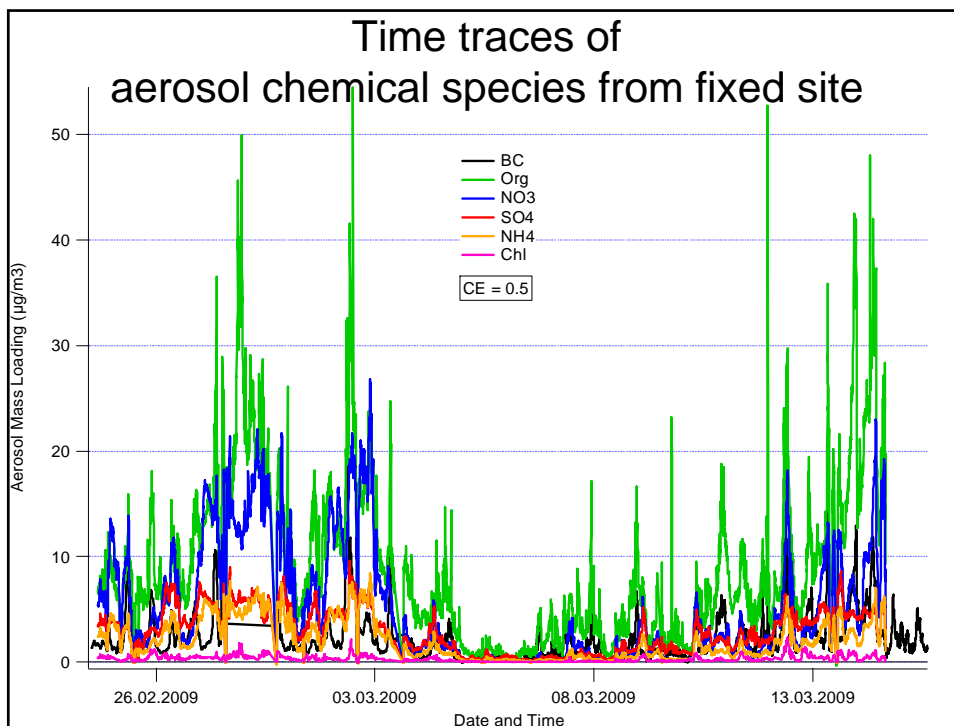

PSI Measurements BCN

Claudia Mohr, Roberto Chirico
Monica Crippa, Maarten Heringa,
Agnes Richard, Rene Richter,
Peter DeCarlo, Andre Prevot,
Urs Baltensperger

QuickTime™ and a
decompressor
are needed to see this picture.

QuickTime™ and a
decompressor
are needed to see this picture.

Quick Summary

- Fixed Site running since 24-Feb-09
 - AMS, Aethalometer, SMPS
 - Cooling problem: Instruments shut down last Sunday
- Mobile Van
 - No power since Saturday – fixed yesterday hopefully instruments running again tomorrow
 - 6 Drives (incl. Llobregat, Montserrat)
 - Permit for harbor

Primary traffic? Secondary? Biomass Burning?

Primary traffic? Secondary? Biomass Burning?

Map of 12-Mar-09 Drive (Montserrat) colored by Organics