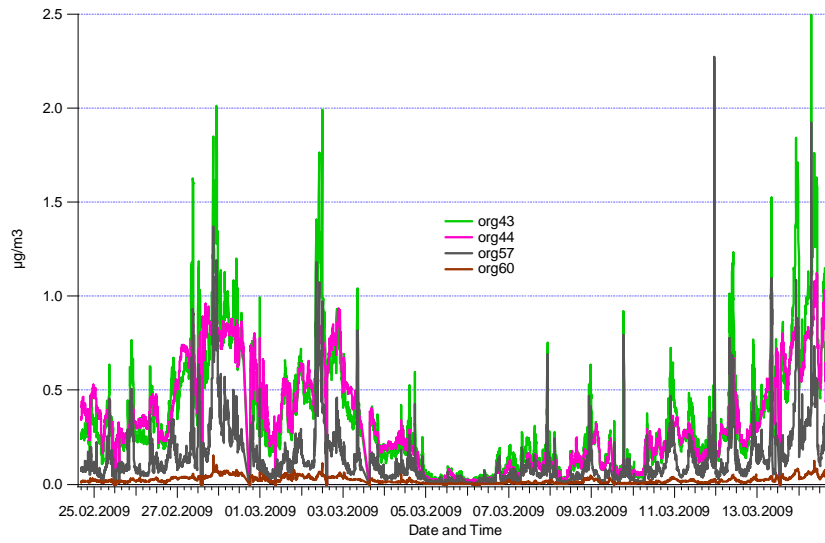

Primary traffic? Secondary? Biomass Burning?