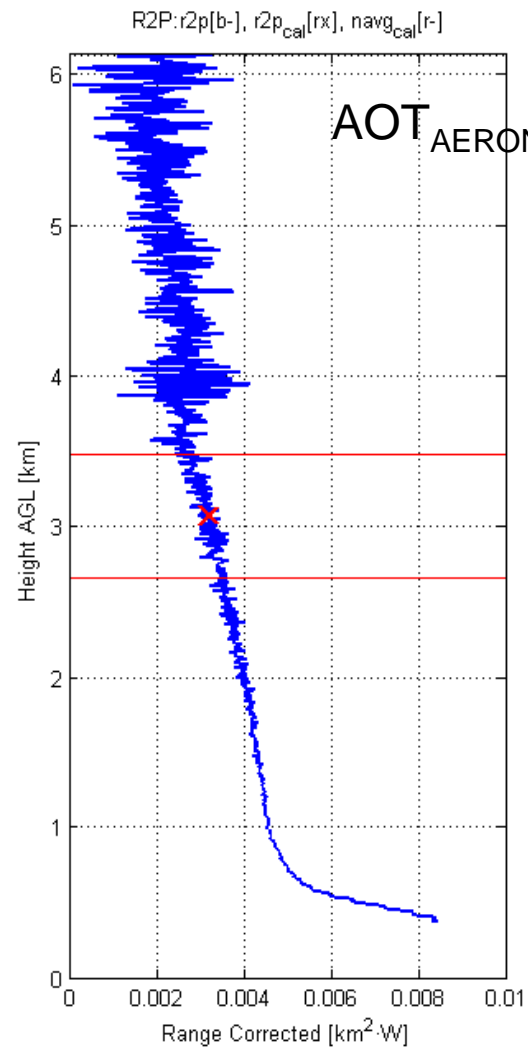

msicard@tsc.upc.edu

16 30-min. meas. made so far

	February 2009				March 2009																									
Time (UTC)	25	26	27	28	1	2	3	4	5	6	7	8	9	10	11	12	13	14	15	16	17	18	19	20	21	22	23	24	25	
8:00									8:57																					
9:00								9:09	9:31																					
10:00					1st SM				10:13	10:45				2nd SM																
11:00						11:40			11:16	11:28																				
12:00									12:25																					
13:00																														
14:00										14:32																				
15:00									15:18	15:04																				
16:00									15:52	15:38																				
17:00									16:27	16:08																				
18:00		18:22				18:05																								
19:00									19:22																					
20:00																														

- 30-min. measurements
- Shorter measurements (problem during the adquisition)
- Science Meeting

5 March 2009

$\lambda=1064\text{nm}$ Date:05/03/09 Start time:0857 UTC Stop time:1951 UTC

26 Feb., 1822-1852 UTC

QUICKLOOK: $\lambda=1064\text{nm}$ Date:26/02/09
Start time:1822 UTC Stop time:1852 UTC

2 March, 1805-1835 UTC

QUICKLOOK: $\lambda=1064\text{nm}$ Date:02/03/09
Start time:1805 UTC Stop time:1835 UTC

5 March, 1922-1952 UTC

QUICKLOOK: $\lambda=1064\text{nm}$ Date:05/03/09
Start time:1922 UTC Stop time:1952 UTC

UPC lidar: First measurements

Michaël Sicard, Nadzri Md Reba, Sergio Tomás, Adolfo Comerón,
Francesc Rocadenbosch, Constantino Muñoz