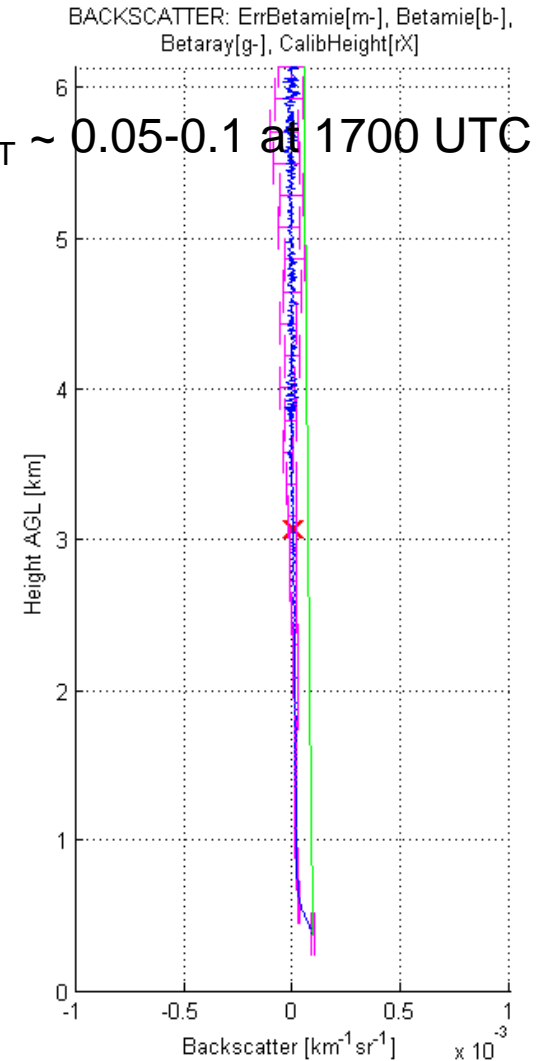

msicard@tsc.upc.edu

16 30-min. meas. made so far

	February 2009				March 2009																									
Time (UTC)	25	26	27	28	1	2	3	4	5	6	7	8	9	10	11	12	13	14	15	16	17	18	19	20	21	22	23	24	25	
8:00									8:57																					
9:00								9:09	9:31																					
10:00					1st SM				10:13	10:45				2nd SM																
11:00						11:40			11:16	11:28																				
12:00									12:25																					
13:00																														
14:00										14:32																				
15:00									15:18	15:04																				
16:00									15:52	15:38																				
17:00									16:27	16:08																				
18:00		18:22				18:05																								
19:00									19:22																					
20:00																														

- 30-min. measurements
- Shorter measurements (problem during the adquisition)
- Science Meeting

5 March 2009

$\lambda=1064\text{nm}$ Date:05/03/09 Start time:0857 UTC Stop time:1951 UTC

26 Feb., 1822-1852 UTC

QUICKLOOK: $\lambda=1064\text{nm}$ Date:26/02/09
Start time:1822 UTC Stop time:1852 UTC

2 March, 1805-1835 UTC

QUICKLOOK: $\lambda=1064\text{nm}$ Date:02/03/09
Start time:1805 UTC Stop time:1835 UTC

5 March, 1922-1952 UTC

QUICKLOOK: $\lambda=1064\text{nm}$ Date:05/03/09
Start time:1922 UTC Stop time:1952 UTC

UPC lidar: First measurements

Michaël Sicard, Nadzri Md Reba, Sergio Tomás, Adolfo Comerón,
Francesc Rocadenbosch, Constantino Muñoz