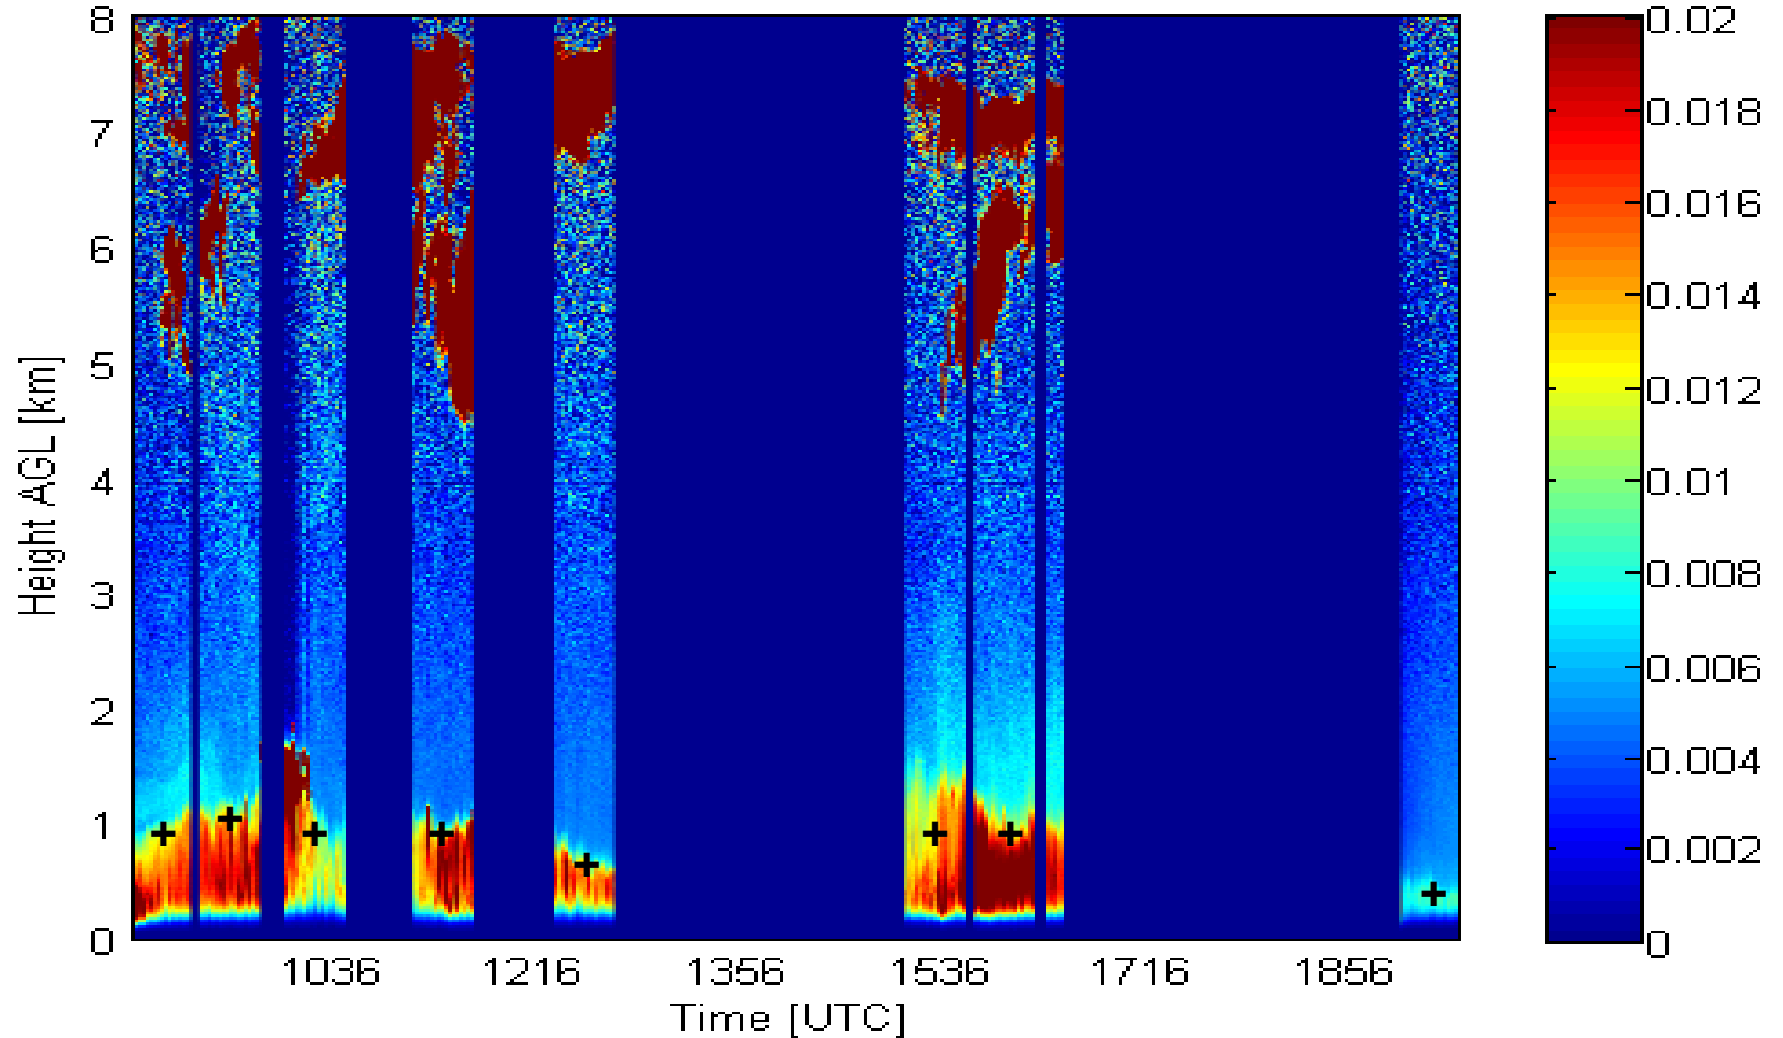

msicard@tsc.upc.edu

16 30-min. meas. made so far

	February 2009				March 2009																									
Time (UTC)	25	26	27	28	1	2	3	4	5	6	7	8	9	10	11	12	13	14	15	16	17	18	19	20	21	22	23	24	25	
8:00									8:57																					
9:00								9:09	9:31																					
10:00					1st SM				10:13	10:45				2nd SM																
11:00						11:40			11:16	11:28																				
12:00									12:25																					
13:00																														
14:00										14:32																				
15:00									15:18	15:04																				
16:00									15:52	15:38																				
17:00									16:27	16:08																				
18:00		18:22				18:05																								
19:00									19:22																					
20:00																														

- 30-min. measurements
- Shorter measurements (problem during the adquisition)
- Science Meeting

5 March 2009

$\lambda=1064\text{nm}$ Date:05/03/09 Start time:0857 UTC Stop time:1951 UTC

26 Feb., 1822-1852 UTC

QUICKLOOK: $\lambda=1064\text{nm}$ Date:26/02/09
Start time:1822 UTC Stop time:1852 UTC

2 March, 1805-1835 UTC

QUICKLOOK: $\lambda=1064\text{nm}$ Date:02/03/09
Start time:1805 UTC Stop time:1835 UTC

5 March, 1922-1952 UTC

QUICKLOOK: $\lambda=1064\text{nm}$ Date:05/03/09
Start time:1922 UTC Stop time:1952 UTC

UPC lidar: First measurements

Michaël Sicard, Nadzri Md Reba, Sergio Tomás, Adolfo Comerón,
Francesc Rocadenbosch, Constantino Muñoz