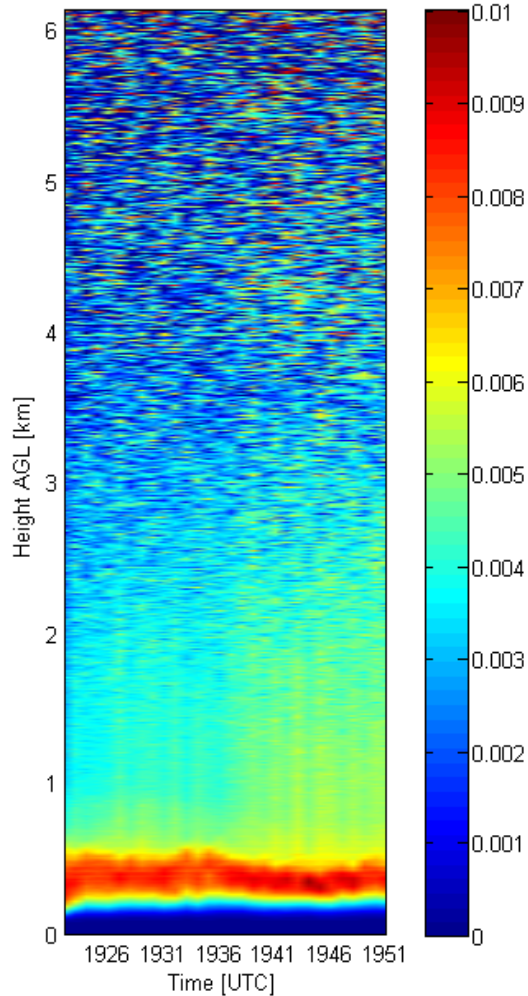

msicard@tsc.upc.edu

16 30-min. meas. made so far

	February 2009				March 2009																									
Time (UTC)	25	26	27	28	1	2	3	4	5	6	7	8	9	10	11	12	13	14	15	16	17	18	19	20	21	22	23	24	25	
8:00									8:57																					
9:00								9:09	9:31																					
10:00					1st SM				10:13	10:45				2nd SM																
11:00						11:40			11:16	11:28																				
12:00									12:25																					
13:00																														
14:00										14:32																				
15:00									15:18	15:04																				
16:00									15:52	15:38																				
17:00									16:27	16:08																				
18:00		18:22				18:05																								
19:00									19:22																					
20:00																														

- 30-min. measurements
- Shorter measurements (problem during the adquisition)
- Science Meeting

5 March 2009

$\lambda=1064\text{nm}$ Date:05/03/09 Start time:0857 UTC Stop time:1951 UTC

26 Feb., 1822-1852 UTC

QUICKLOOK: $\lambda=1064\text{nm}$ Date:26/02/09
Start time:1822 UTC Stop time:1852 UTC

2 March, 1805-1835 UTC

QUICKLOOK: $\lambda=1064\text{nm}$ Date:02/03/09
Start time:1805 UTC Stop time:1835 UTC

5 March, 1922-1952 UTC

QUICKLOOK: $\lambda=1064\text{nm}$ Date:05/03/09
Start time:1922 UTC Stop time:1952 UTC

UPC lidar: First measurements

Michaël Sicard, Nadzri Md Reba, Sergio Tomás, Adolfo Comerón,
Francesc Rocadenbosch, Constantino Muñoz