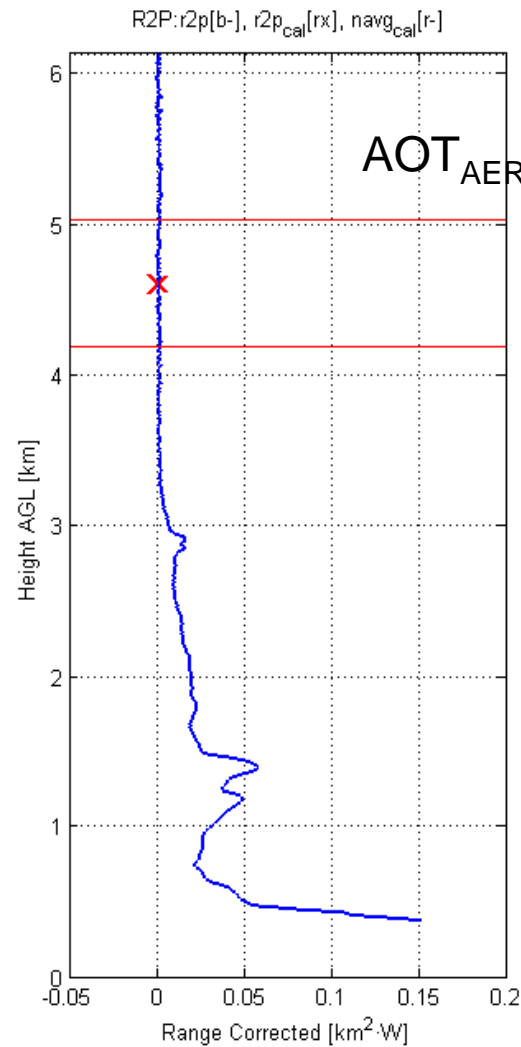

msicard@tsc.upc.edu

16 30-min. meas. made so far

	February 2009				March 2009																									
Time (UTC)	25	26	27	28	1	2	3	4	5	6	7	8	9	10	11	12	13	14	15	16	17	18	19	20	21	22	23	24	25	
8:00									8:57																					
9:00								9:09	9:31																					
10:00					1st SM				10:13	10:45				2nd SM																
11:00						11:40			11:16	11:28																				
12:00									12:25																					
13:00																														
14:00										14:32																				
15:00									15:18	15:04																				
16:00									15:52	15:38																				
17:00									16:27	16:08																				
18:00		18:22				18:05																								
19:00									19:22																					
20:00																														

- 30-min. measurements
- Shorter measurements (problem during the adquisition)
- Science Meeting

5 March 2009

$\lambda=1064\text{nm}$ Date:05/03/09 Start time:0857 UTC Stop time:1951 UTC

26 Feb., 1822-1852 UTC

QUICKLOOK: $\lambda=1064\text{nm}$ Date:26/02/09
Start time:1822 UTC Stop time:1852 UTC

2 March, 1805-1835 UTC

QUICKLOOK: $\lambda=1064\text{nm}$ Date:02/03/09
Start time:1805 UTC Stop time:1835 UTC

5 March, 1922-1952 UTC

QUICKLOOK: $\lambda=1064\text{nm}$ Date:05/03/09
Start time:1922 UTC Stop time:1952 UTC

UPC lidar: First measurements

Michaël Sicard, Nadzri Md Reba, Sergio Tomás, Adolfo Comerón,
Francesc Rocadenbosch, Constantino Muñoz