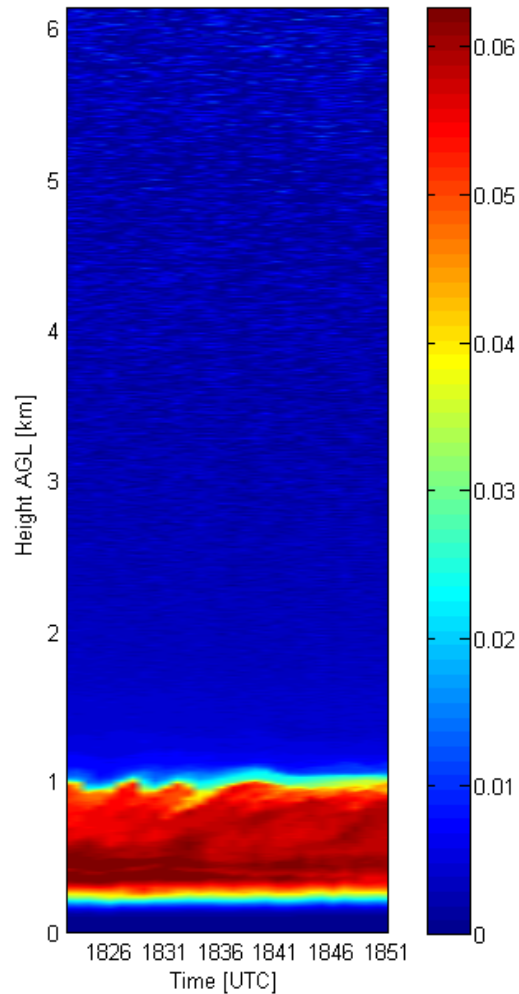

msicard@tsc.upc.edu

16 30-min. meas. made so far

	February 2009				March 2009																									
Time (UTC)	25	26	27	28	1	2	3	4	5	6	7	8	9	10	11	12	13	14	15	16	17	18	19	20	21	22	23	24	25	
8:00									8:57																					
9:00								9:09	9:31																					
10:00					1st SM				10:13	10:45				2nd SM																
11:00						11:40			11:16	11:28																				
12:00									12:25																					
13:00																														
14:00										14:32																				
15:00									15:18	15:04																				
16:00									15:52	15:38																				
17:00									16:27	16:08																				
18:00		18:22				18:05																								
19:00									19:22																					
20:00																														

- 30-min. measurements
- Shorter measurements (problem during the adquisition)
- Science Meeting

5 March 2009

$\lambda=1064\text{nm}$ Date:05/03/09 Start time:0857 UTC Stop time:1951 UTC

26 Feb., 1822-1852 UTC

QUICKLOOK: $\lambda=1064\text{nm}$ Date:26/02/09
Start time:1822 UTC Stop time:1852 UTC

2 March, 1805-1835 UTC

QUICKLOOK: $\lambda=1064\text{nm}$ Date:02/03/09
Start time:1805 UTC Stop time:1835 UTC

5 March, 1922-1952 UTC

QUICKLOOK: $\lambda=1064\text{nm}$ Date:05/03/09
Start time:1922 UTC Stop time:1952 UTC

UPC lidar: First measurements

Michaël Sicard, Nadzri Md Reba, Sergio Tomás, Adolfo Comerón,
Francesc Rocadenbosch, Constantino Muñoz