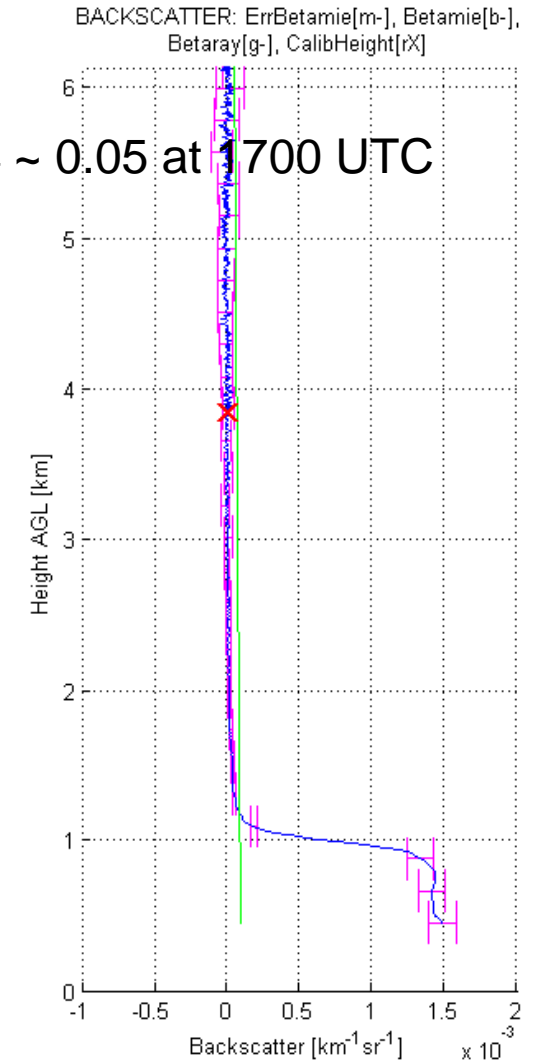

msicard@tsc.upc.edu

16 30-min. meas. made so far

	February 2009				March 2009																									
Time (UTC)	25	26	27	28	1	2	3	4	5	6	7	8	9	10	11	12	13	14	15	16	17	18	19	20	21	22	23	24	25	
8:00									8:57																					
9:00								9:09	9:31																					
10:00					1st SM				10:13	10:45				2nd SM																
11:00						11:40			11:16	11:28																				
12:00									12:25																					
13:00																														
14:00										14:32																				
15:00									15:18	15:04																				
16:00									15:52	15:38																				
17:00									16:27	16:08																				
18:00		18:22				18:05																								
19:00									19:22																					
20:00																														

- 30-min. measurements
- Shorter measurements (problem during the adquisition)
- Science Meeting

5 March 2009

$\lambda=1064\text{nm}$ Date:05/03/09 Start time:0857 UTC Stop time:1951 UTC

26 Feb., 1822-1852 UTC

QUICKLOOK: $\lambda=1064\text{nm}$ Date:26/02/09
Start time:1822 UTC Stop time:1852 UTC

2 March, 1805-1835 UTC

QUICKLOOK: $\lambda=1064\text{nm}$ Date:02/03/09
Start time:1805 UTC Stop time:1835 UTC

5 March, 1922-1952 UTC

QUICKLOOK: $\lambda=1064\text{nm}$ Date:05/03/09
Start time:1922 UTC Stop time:1952 UTC

UPC lidar: First measurements

Michaël Sicard, Nadzri Md Reba, Sergio Tomás, Adolfo Comerón,
Francesc Rocadenbosch, Constantino Muñoz