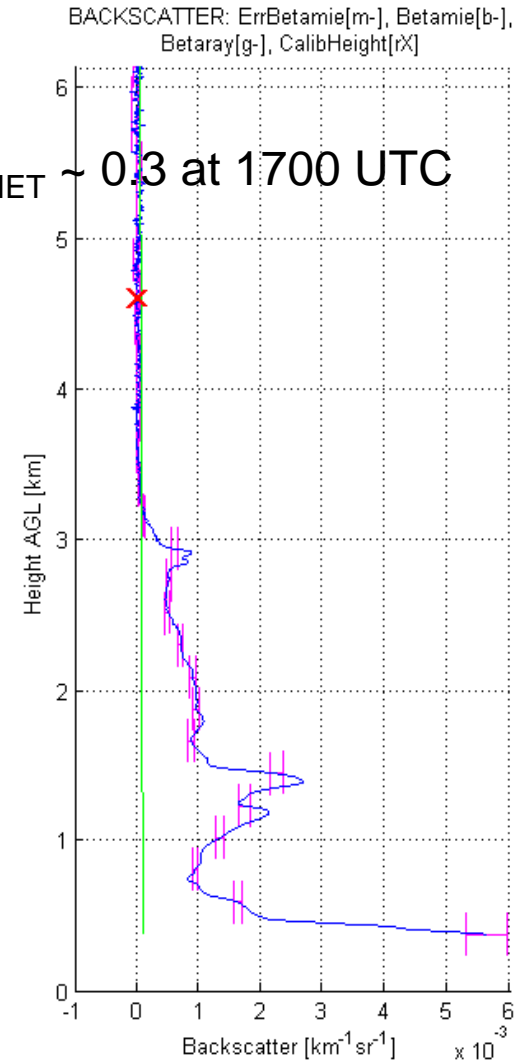

msicard@tsc.upc.edu

16 30-min. meas. made so far

	February 2009				March 2009																									
Time (UTC)	25	26	27	28	1	2	3	4	5	6	7	8	9	10	11	12	13	14	15	16	17	18	19	20	21	22	23	24	25	
8:00									8:57																					
9:00								9:09	9:31																					
10:00					1st SM				10:13	10:45				2nd SM																
11:00						11:40			11:16	11:28																				
12:00									12:25																					
13:00																														
14:00										14:32																				
15:00									15:18	15:04																				
16:00									15:52	15:38																				
17:00									16:27	16:08																				
18:00		18:22				18:05																								
19:00									19:22																					
20:00																														

- 30-min. measurements
- Shorter measurements (problem during the adquisition)
- Science Meeting

5 March 2009

$\lambda=1064\text{nm}$ Date:05/03/09 Start time:0857 UTC Stop time:1951 UTC

26 Feb., 1822-1852 UTC

QUICKLOOK: $\lambda=1064\text{nm}$ Date:26/02/09
Start time:1822 UTC Stop time:1852 UTC

2 March, 1805-1835 UTC

QUICKLOOK: $\lambda=1064\text{nm}$ Date:02/03/09
Start time:1805 UTC Stop time:1835 UTC

5 March, 1922-1952 UTC

QUICKLOOK: $\lambda=1064\text{nm}$ Date:05/03/09
Start time:1922 UTC Stop time:1952 UTC

UPC lidar: First measurements

Michaël Sicard, Nadzri Md Reba, Sergio Tomás, Adolfo Comerón,
Francesc Rocadenbosch, Constantino Muñoz