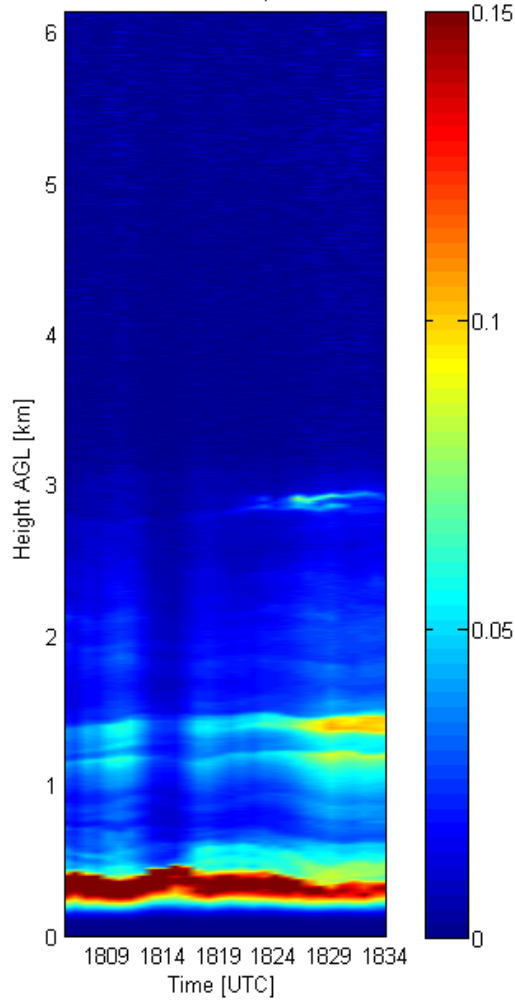

- 30-min. measurements
- Shorter measurements (problem during the adquisition)
- Science Meeting

5 March 2009

$\lambda=1064\text{nm}$ Date:05/03/09 Start time:0857 UTC Stop time:1951 UTC

26 Feb., 1822-1852 UTC

QUICKLOOK: $\lambda=1064\text{nm}$ Date:26/02/09
Start time:1822 UTC Stop time:1852 UTC

2 March, 1805-1835 UTC

QUICKLOOK: $\lambda=1064\text{nm}$ Date:02/03/09
Start time:1805 UTC Stop time:1835 UTC

5 March, 1922-1952 UTC

QUICKLOOK: $\lambda=1064\text{nm}$ Date:05/03/09
Start time:1922 UTC Stop time:1952 UTC

UPC lidar: First measurements

Michaël Sicard, Nadzri Md Reba, Sergio Tomás, Adolfo Comerón,
Francesc Rocadenbosch, Constantino Muñoz