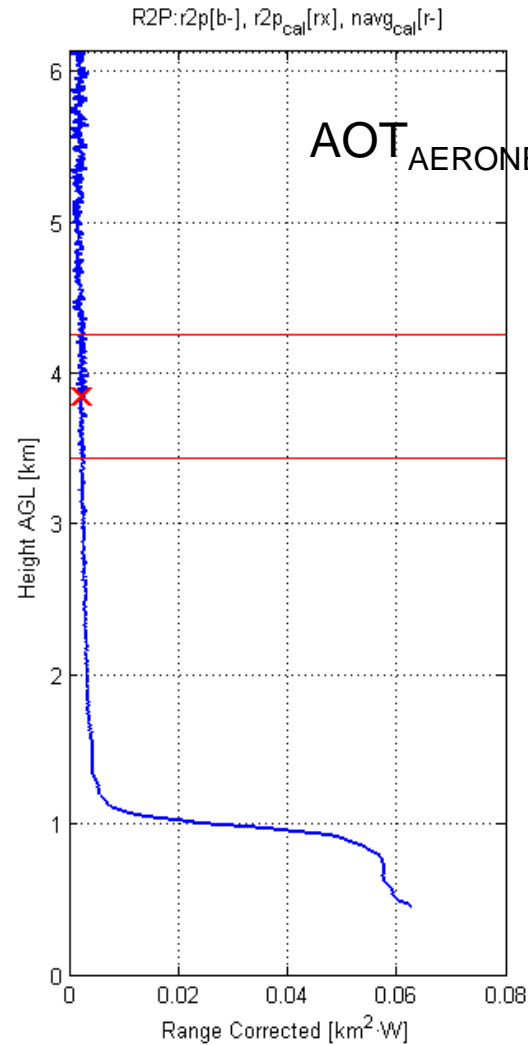

msicard@tsc.upc.edu

16 30-min. meas. made so far

	February 2009				March 2009																									
Time (UTC)	25	26	27	28	1	2	3	4	5	6	7	8	9	10	11	12	13	14	15	16	17	18	19	20	21	22	23	24	25	
8:00									8:57																					
9:00								9:09	9:31																					
10:00					1st SM				10:13	10:45				2nd SM																
11:00						11:40			11:16	11:28																				
12:00									12:25																					
13:00																														
14:00										14:32																				
15:00									15:18	15:04																				
16:00									15:52	15:38																				
17:00									16:27	16:08																				
18:00		18:22				18:05																								
19:00									19:22																					
20:00																														

- 30-min. measurements
- Shorter measurements (problem during the adquisition)
- Science Meeting

5 March 2009

$\lambda=1064\text{nm}$ Date:05/03/09 Start time:0857 UTC Stop time:1951 UTC

26 Feb., 1822-1852 UTC

QUICKLOOK: $\lambda=1064\text{nm}$ Date:26/02/09
Start time:1822 UTC Stop time:1852 UTC

2 March, 1805-1835 UTC

QUICKLOOK: $\lambda=1064\text{nm}$ Date:02/03/09
Start time:1805 UTC Stop time:1835 UTC

5 March, 1922-1952 UTC

QUICKLOOK: $\lambda=1064\text{nm}$ Date:05/03/09
Start time:1922 UTC Stop time:1952 UTC

UPC lidar: First measurements

Michaël Sicard, Nadzri Md Reba, Sergio Tomás, Adolfo Comerón,
Francesc Rocadenbosch, Constantino Muñoz